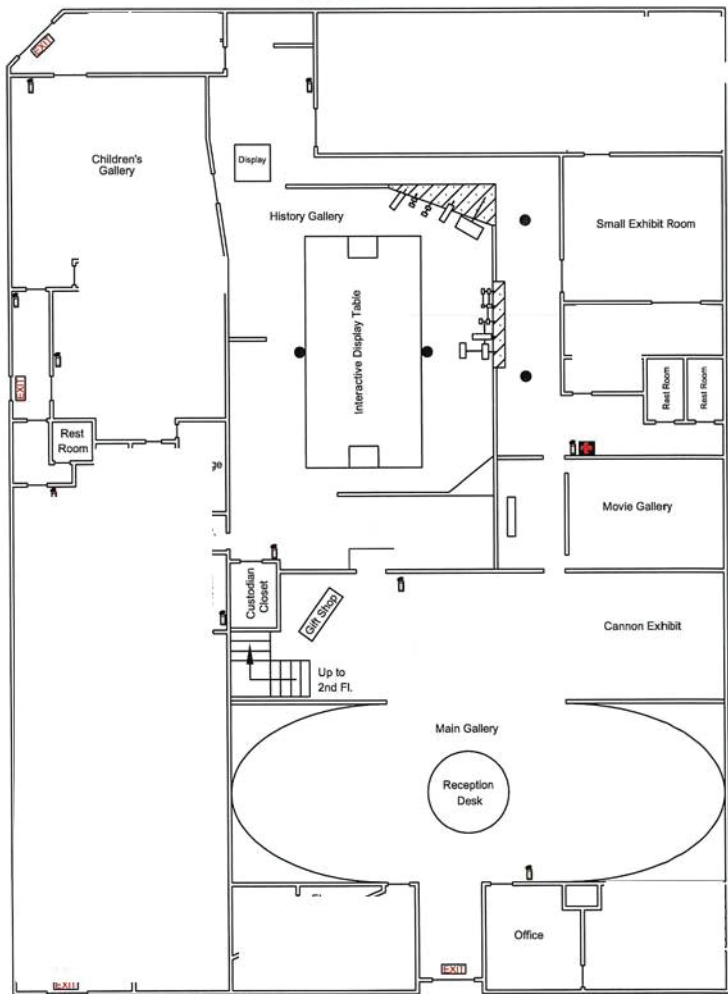

LEGEND

-  Fire Extinguisher
-  Exit Sign
-  Column
-  Rock

4TH AVE NO.

6TH STREET NO.

First Floor

Texas City Museum